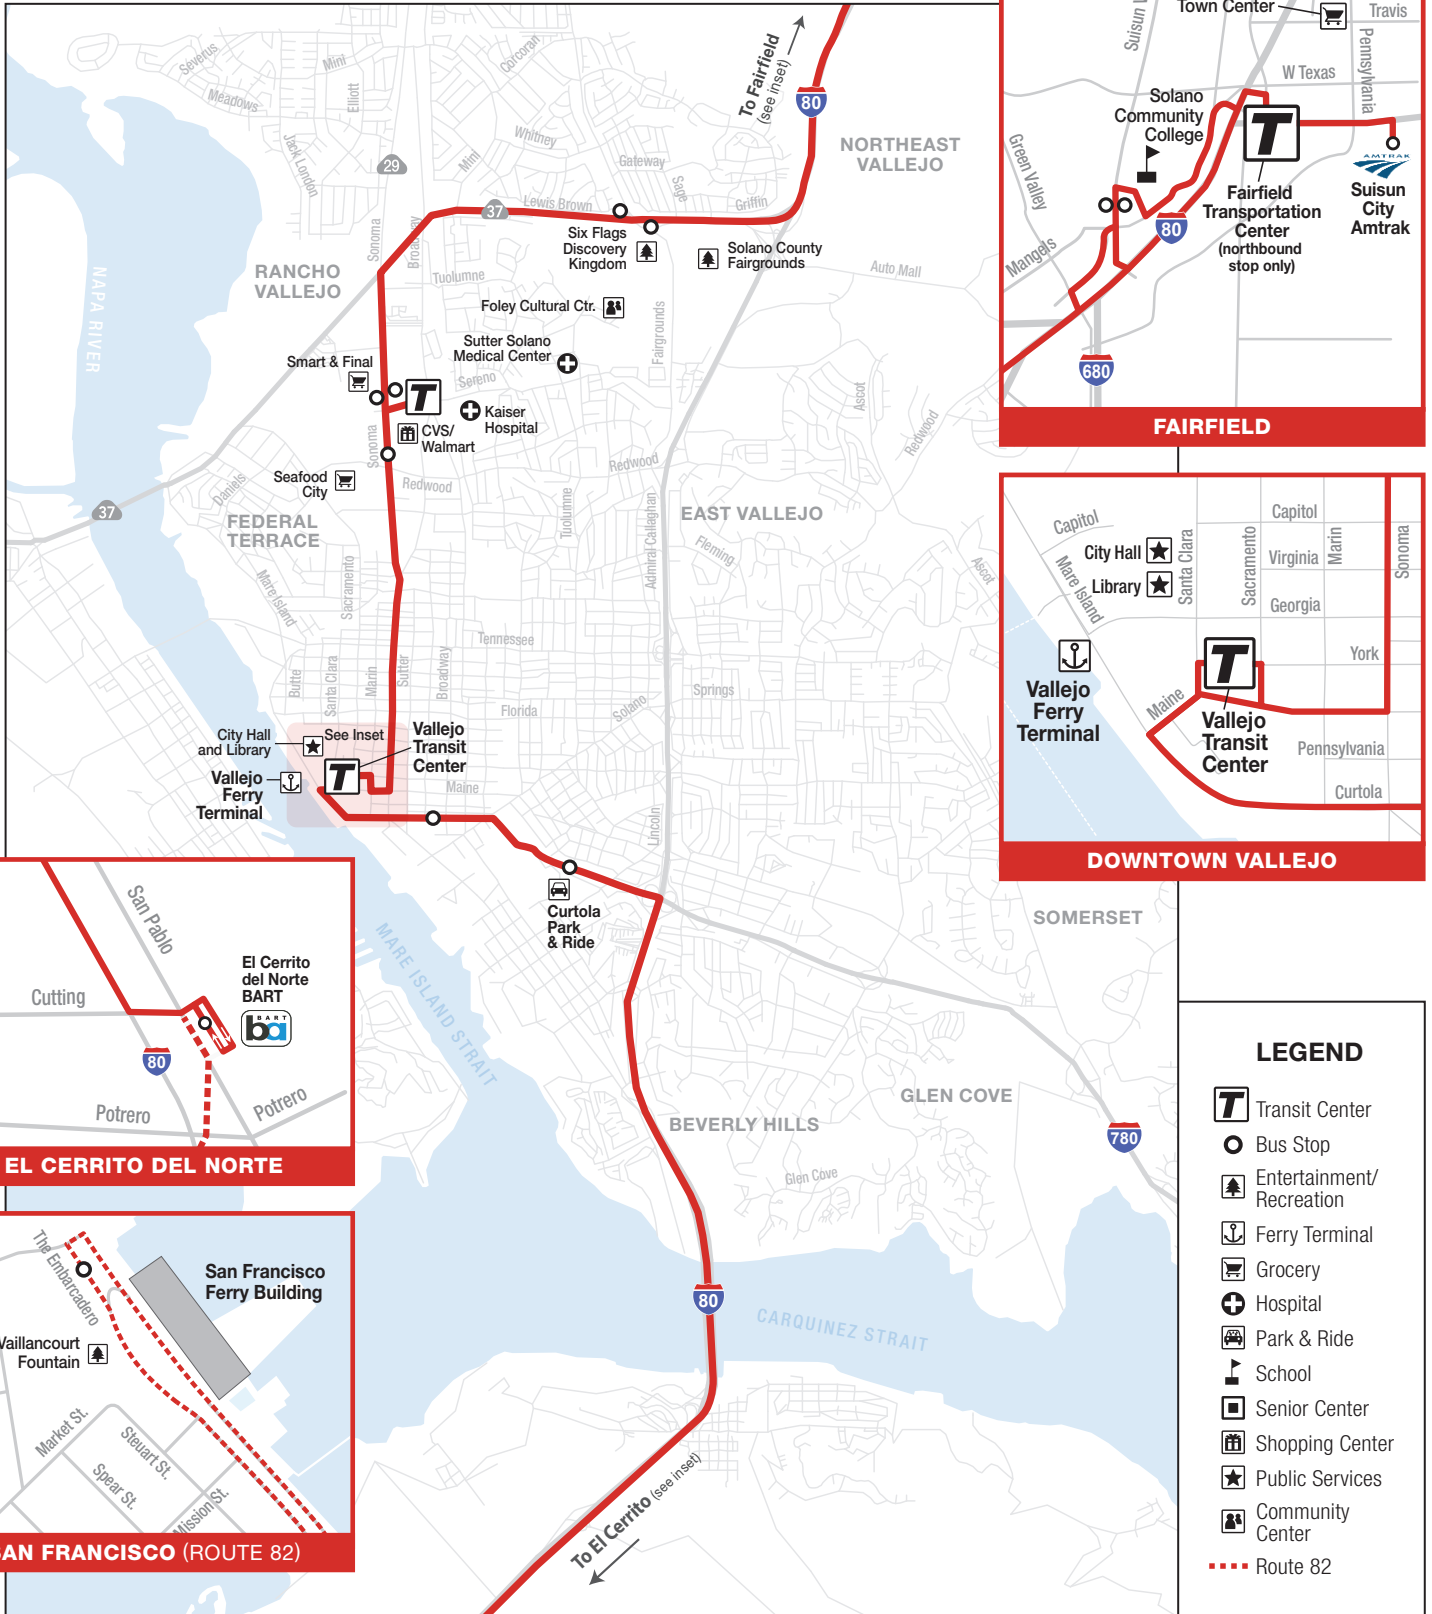

RED LINE

clippercard.com

tokentransit.com

soltrans.org
707-648-4666

solanoexpress.com
800-535-6883

Masks Recommended

Free language assistance | Asistencia gratis en su idioma | Libreng tulong para sa wika | 免費語言幫助
Hỗ trợ giúp thông dịch miễn phí | 무료 언어 지원 | शुल्क भाषा समर्थन | бесплатная языковая помощь