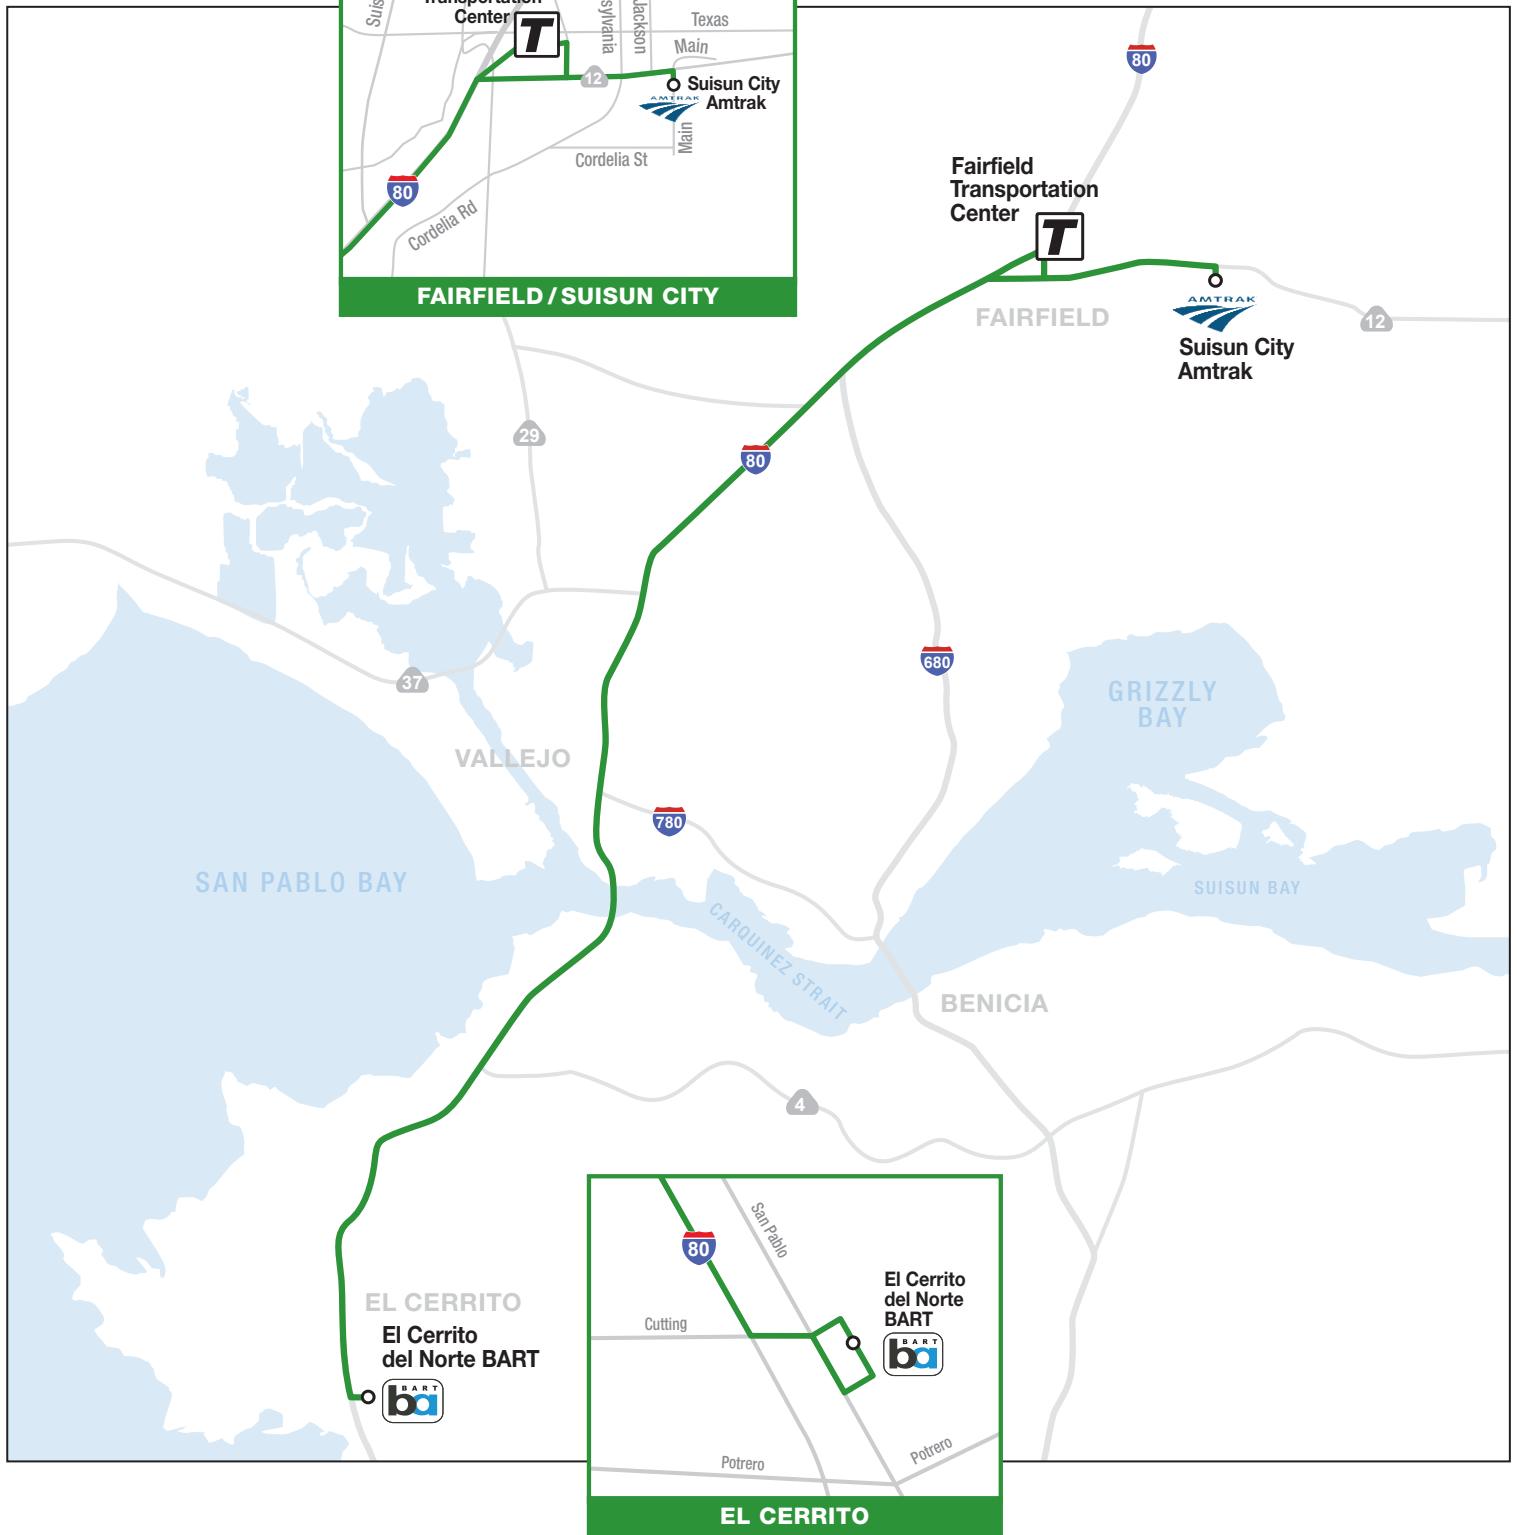

GREEN LINE

clippcard.com

tokentransit.com

soltrans.org
707-648-4666

solanoexpress.com
800-535-6883

Masks Recommended

Free language assistance | Asistencia gratis en su idioma | Libreng tulong para sa wika | 免費語言幫助
Hỗ trợ giúp thông dịch miễn phí | 무료 언어 지원 | शुल्क भाषा समर्थन | бесплатная языковая помощь