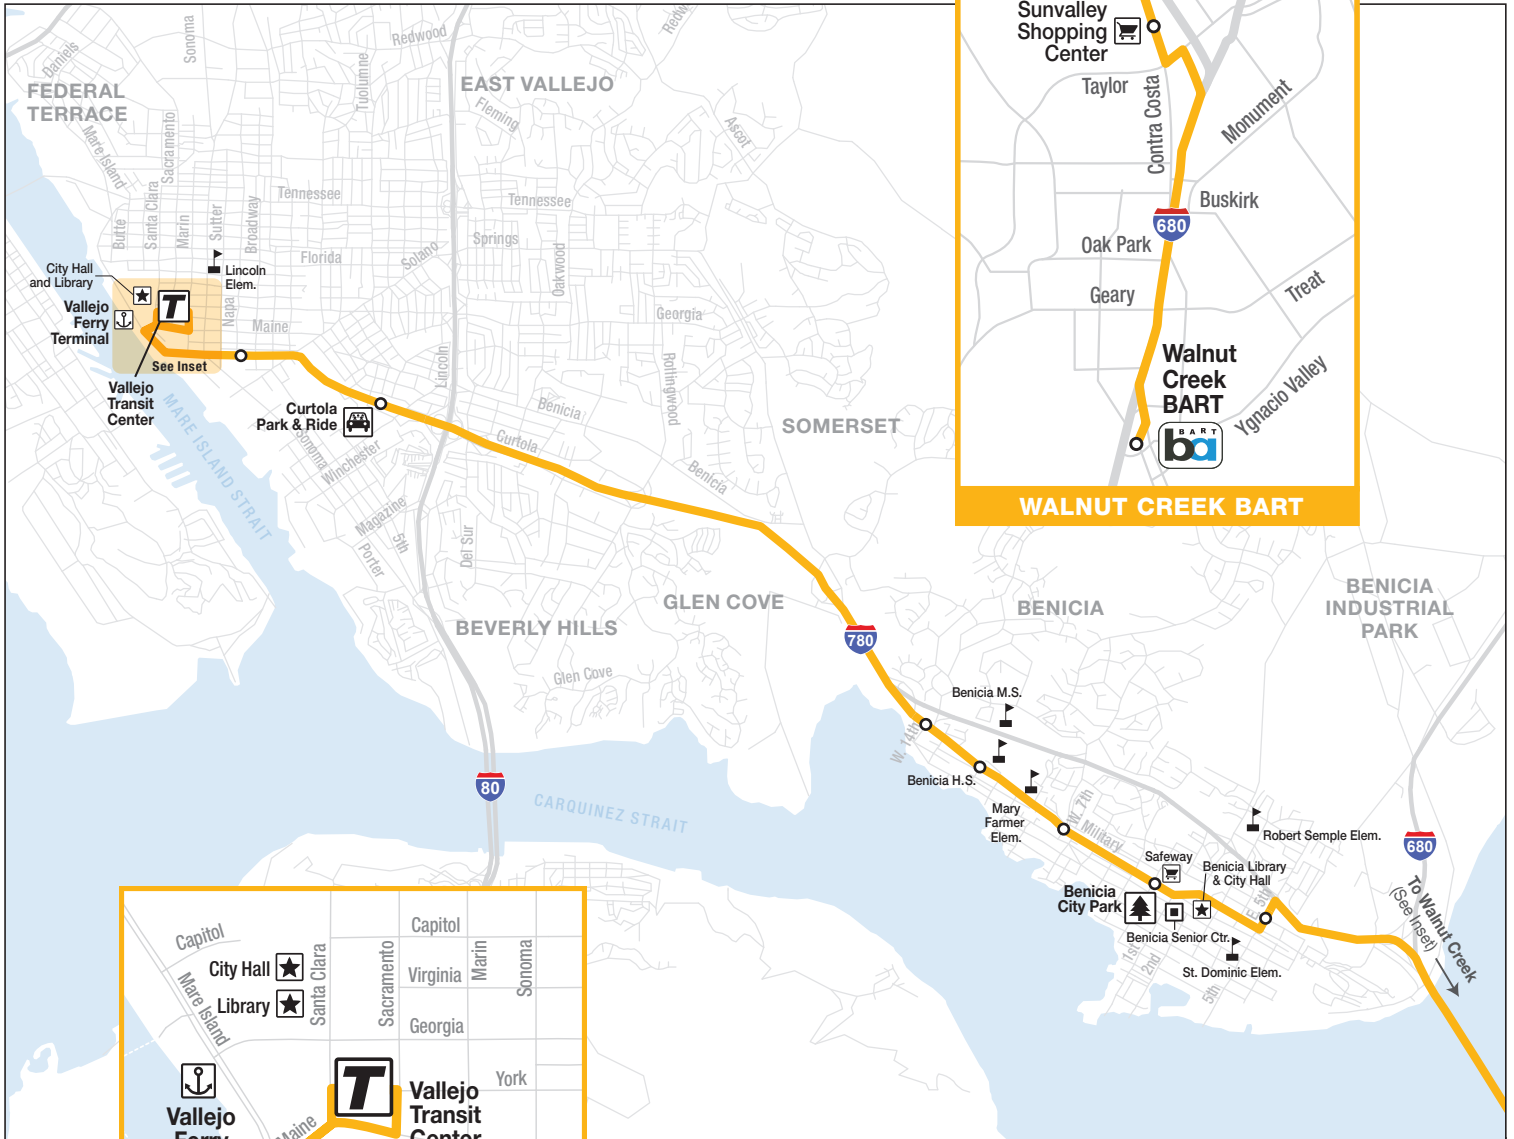

*Sunvalley Shopping Center stops are on Contra Costa Blvd at Viking Drive and south of Golf Club Rd.

PM trips indicated in bold

clippercard.com

tokentransit.com

soltrans.org
707-648-4666

solanoexpress.com
800-535-6883

YELLOW LINE

LEGEND			
	Transit Center		Park & Ride
	Bus Stop		School
	Entertainment/Recreation		Senior Center
	Ferry Terminal		Shopping Center
	Grocery		Public Services
	Hospital		Community Center

clippercard.com