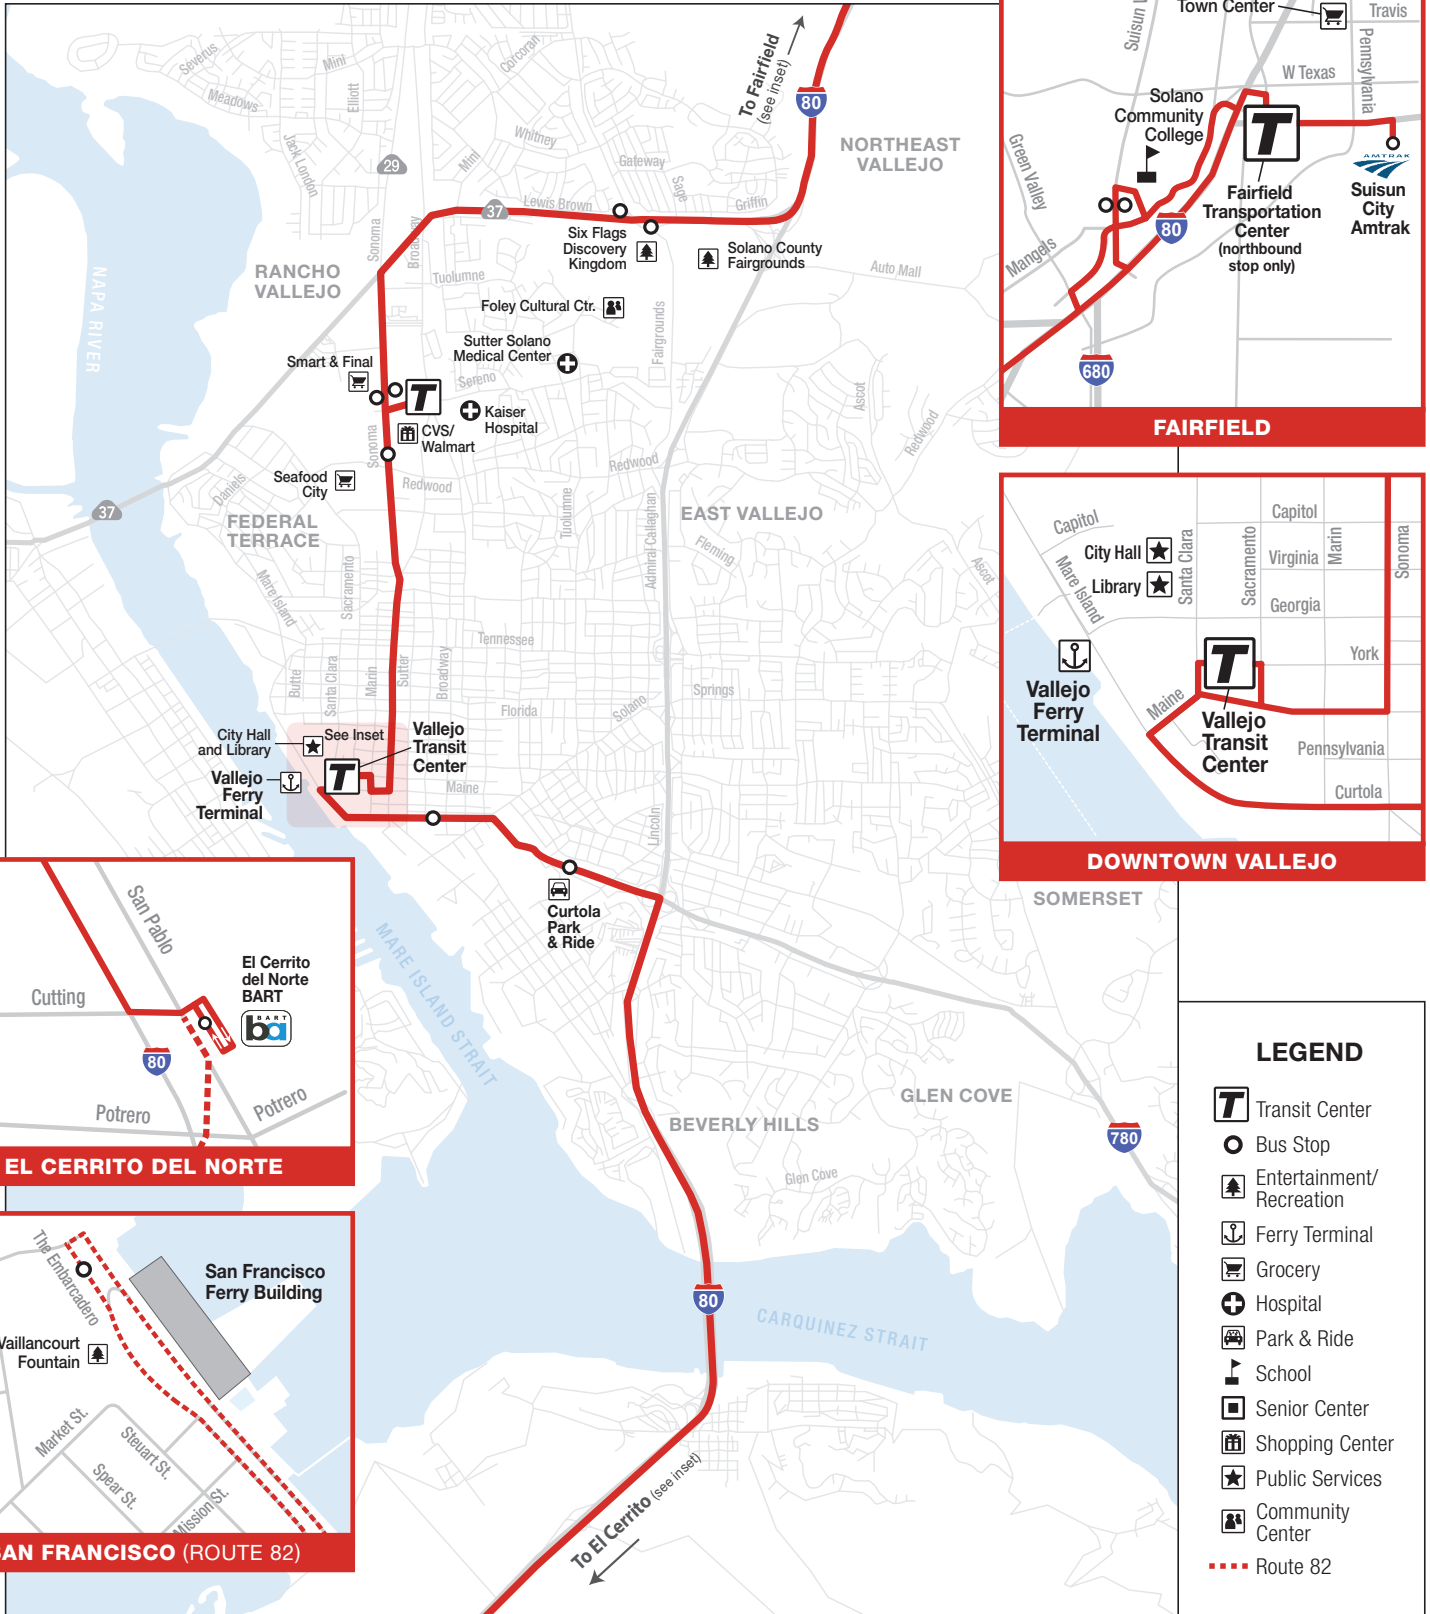

RED LINE

clippercard.com

tokentransit.com

soltrans.org
707-648-4666

solanoexpress.com
800-535-6883

Free language assistance | Asistencia gratis en su idioma | Libreng tulong para sa wika | 免費語言幫助
Hỗ trợ giúp thông dịch miễn phí | 무료 언어 지원 | शुल्क भाषा समर्थन | бесплатная языковая помощь