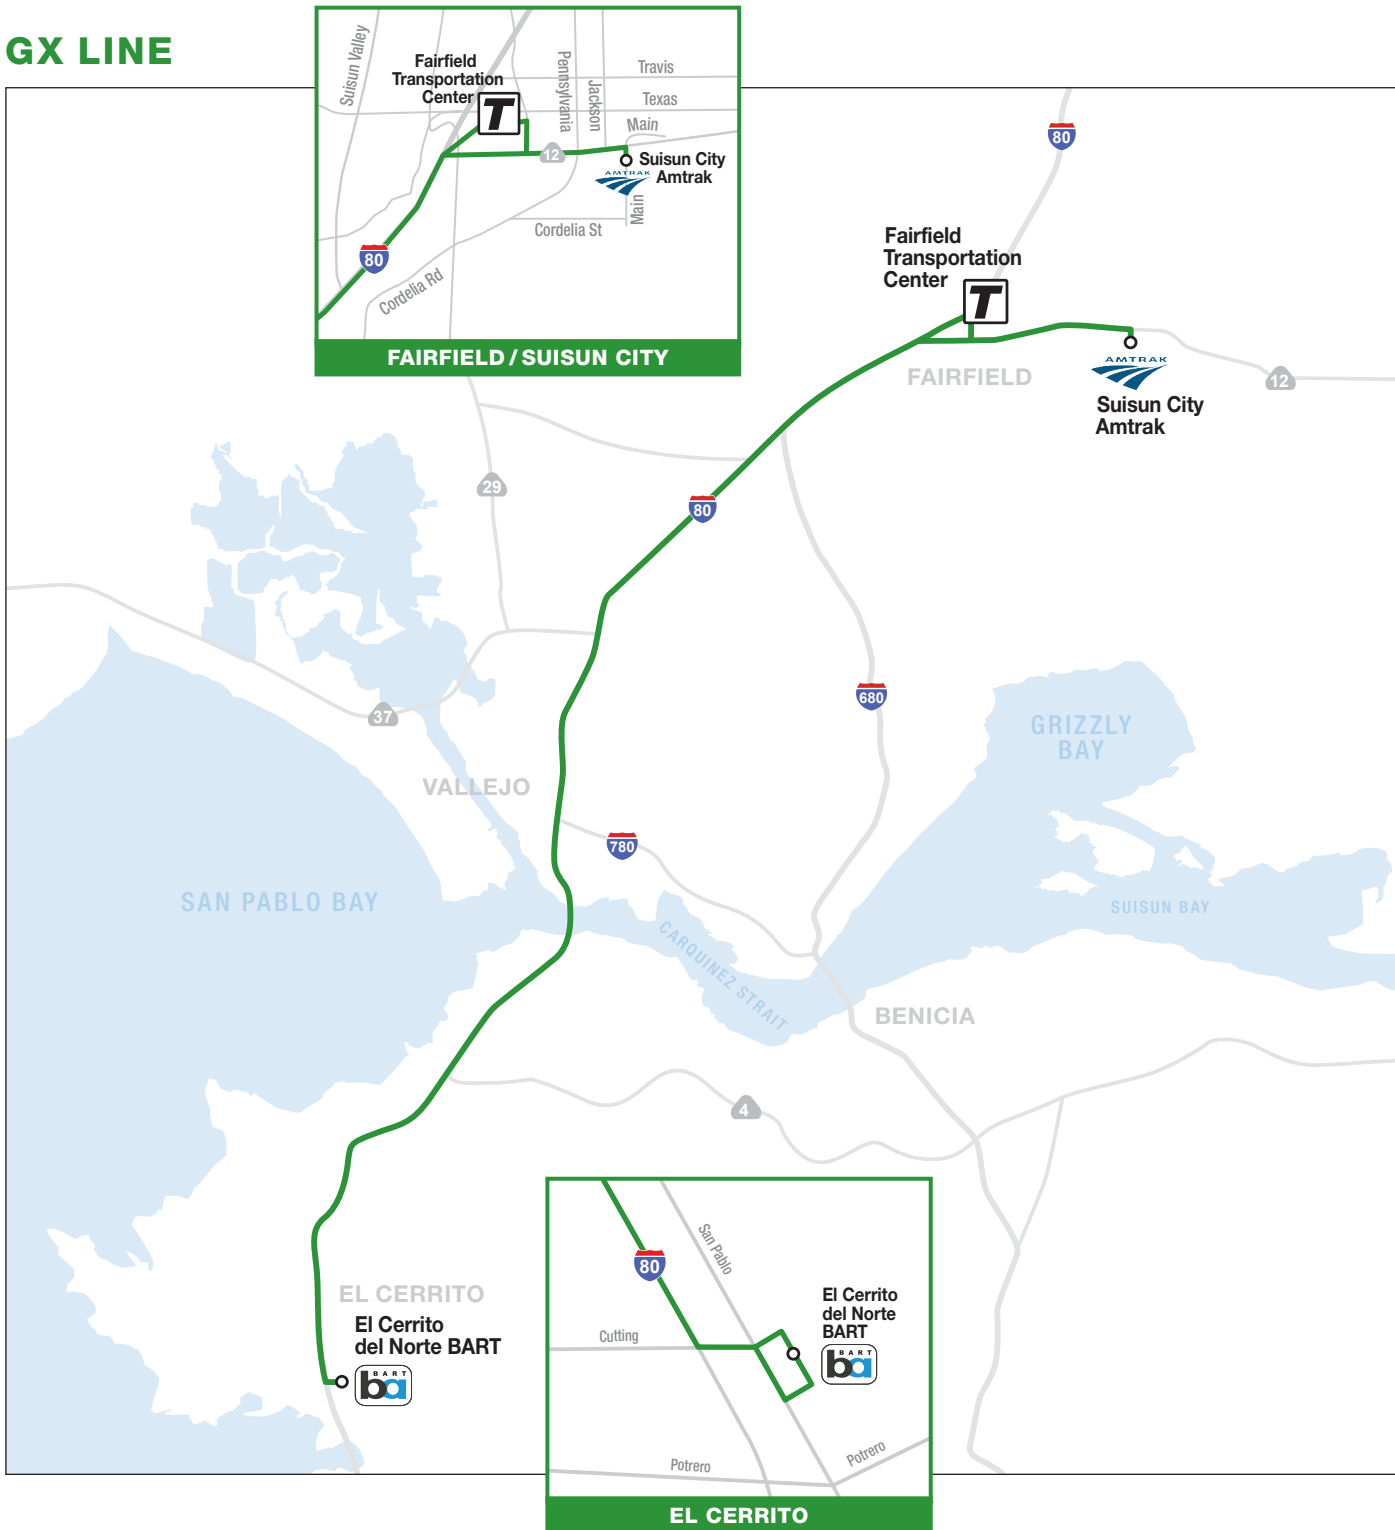

GX LINE

clippercard.com

tokentransit.com

fastransit.org

707-422-2877

solanoexpress.com

800-535-6883

Free language assistance

Asistencia gratis en su idioma

Libreng tulong para sa wika

免費語言幫助

Hỗ trợ giúp thông dịch miễn phí

무료 언어 지원

शुल्क भाषा समर्थन

бесплатная языковая помощь