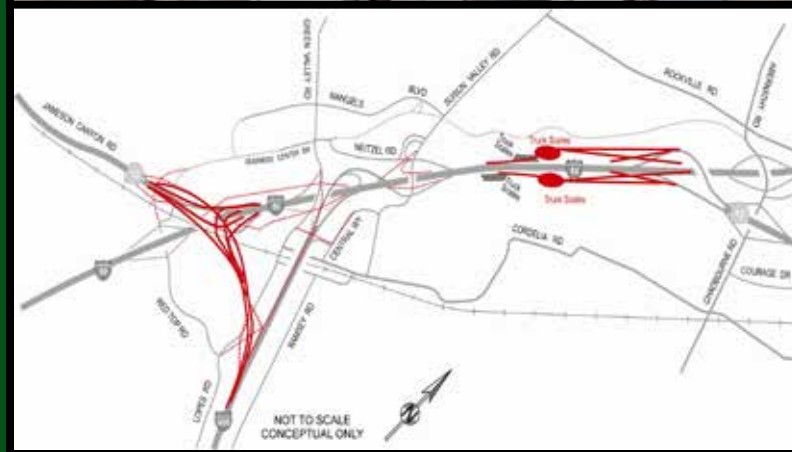

April

May

Solano County
SENIOR & DISABLED
Transportation Guide

800-53-KMUTE
(800-535-6883)
www.commuterinfo.net

Effective October 2009

June

July

September

SR 12 / Rio Vista Bridge

Preliminary Study

SolTrans

Benicia Breeze

Vallejo TRANSIT

October

November

County of Solano,
Outstanding Workplace -
3rd time in a row!