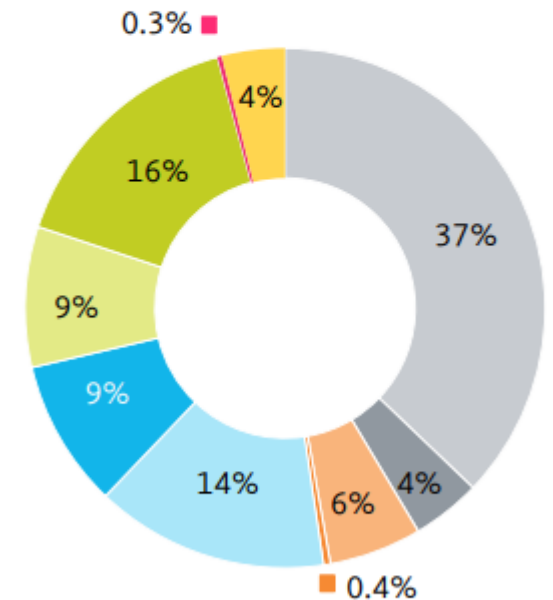

Solano Transportation Equity Context

Equity Working Group Meeting #1

Figure 3: Population by Age

Compared to the Bay Area Census 2010, Solano has a similar ratio of children under 5 and 5-17 year olds and a higher ratio of 18-65 year and 65+ year olds.

The Bay Area is majority people of color
Race/Ethnicity and Nativity, 2014

- White, U.S.-born
- White, Immigrant
- Black, U.S.-born
- Black, Immigrant
- Latino, U.S.-born
- Latino, Immigrant
- API, U.S.-born
- API, Immigrant
- Native American
- Mixed/other

Table 1: Race and Ethnicity of Solano County

| Race/Ethnicity | Percent of Total Population |
|--|-----------------------------|
| White | 39% |
| Hispanic or Latino (of any race) | 26% |
| Black or African American | 14% |
| Asian | 14% |
| Two or more races | 6% |
| Native Hawaiian and Other Pacific Islander | 0.7% |
| American Indian and Alaska Native | 0.4% |

Compared to the Bay Area overall, Solano has less White and Asian residents and more Black and Hispanic/Latino residents. Solano also has more mixed race residents and less Native residents.

Source: Integrated Public Use Microdata Series; U.S. Census Bureau.
 Note: Data represent a 2010 through 2014 average. The Integrated Public Use Microdata Series American Community Survey (ACS) microdata was adjusted to match the ACS summary file percentages by race/ethnicity.