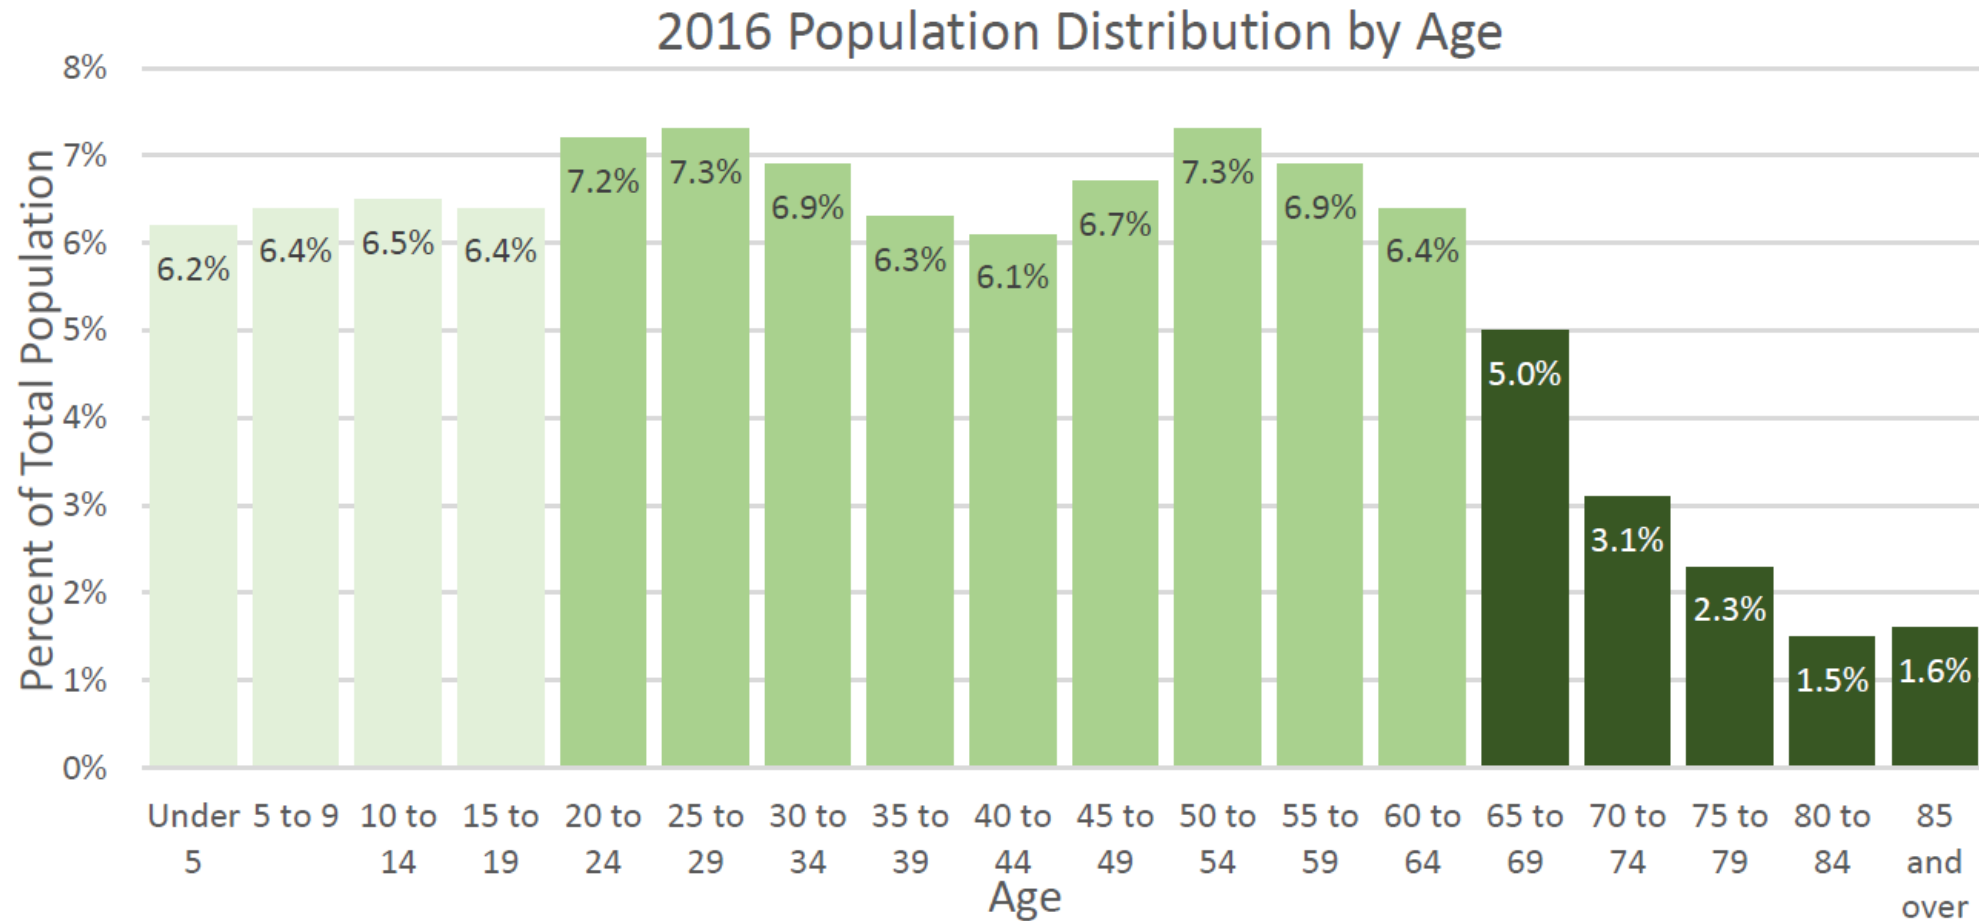

Solano Transportation Equity Context

Equity Working Group Meeting #1

Figure 3: Population by Age

Compared to the Bay Area Census 2010, Solano has a similar ratio of children under 5 and 5-17 year olds and a higher ratio of 18-65 year and 65+ year olds.

The Bay Area is majority people of color
Race/Ethnicity and Nativity, 2014

- White, U.S.-born
- White, Immigrant
- Black, U.S.-born
- Black, Immigrant
- Latino, U.S.-born
- Latino, Immigrant
- API, U.S.-born
- API, Immigrant
- Native American
- Mixed/other

Table 1: Race and Ethnicity of Solano County

| Race/Ethnicity | Percent of Total Population |
|--|-----------------------------|
| White | 39% |
| Hispanic or Latino (of any race) | 26% |
| Black or African American | 14% |
| Asian | 14% |
| Two or more races | 6% |
| Native Hawaiian and Other Pacific Islander | 0.7% |
| American Indian and Alaska Native | 0.4% |