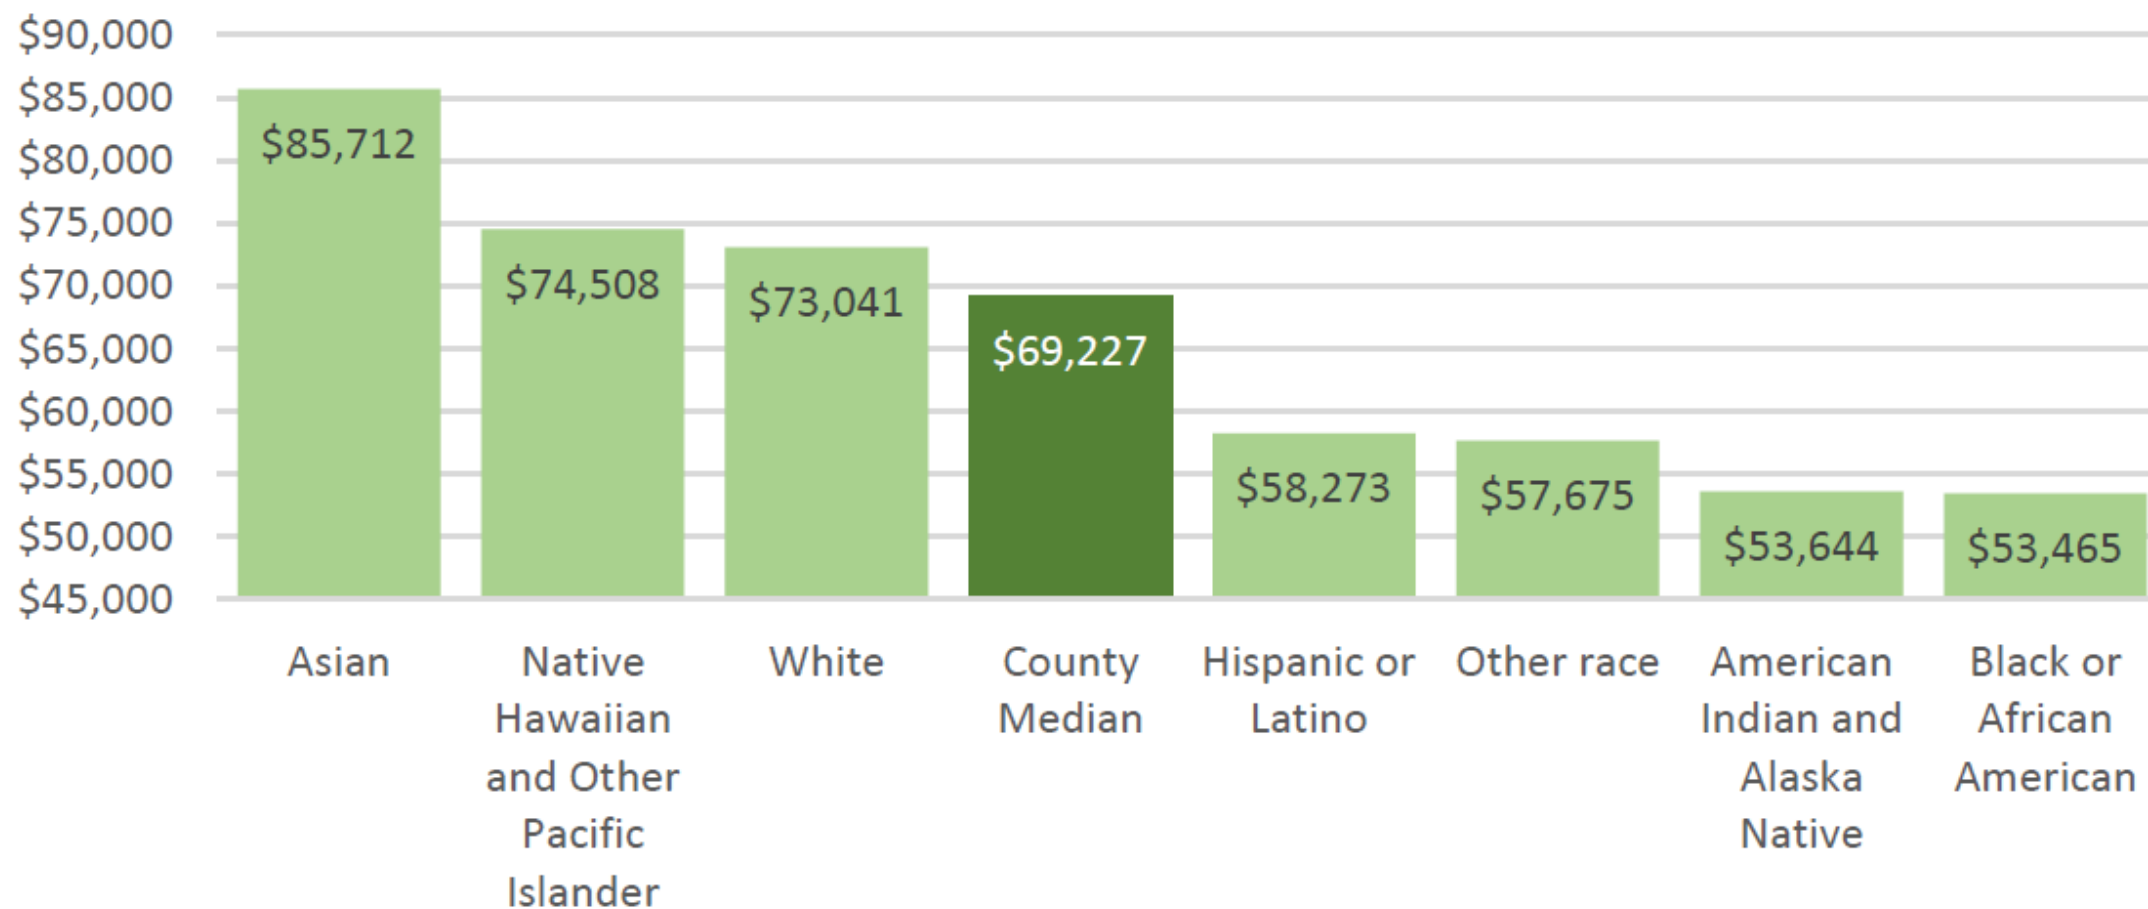

Table 1: Race and Ethnicity of Solano County

| Race/Ethnicity | Percent of Total Population |
|--|-----------------------------|
| White | 39% |
| Hispanic or Latino (of any race) | 26% |
| Black or African American | 14% |
| Asian | 14% |
| Two or more races | 6% |
| Native Hawaiian and Other Pacific Islander | 0.7% |
| American Indian and Alaska Native | 0.4% |

The Bay Area is the second most diverse region in the nation
Diversity Score in 2014: Largest 150 Metros Ranked

The Vallejo-Fairfield Metro area was ranked **the most diverse in the entire nation** in 2014.

Vallejo-Fairfield, CA: #1 (1.45)

Bay Area: #2 (1.37)

Portland-South Portland-Biddeford, ME:
#150 (0.36)

Figure 7: Income Distribution of Individuals

Figure 10: Median Household Income by Race/Ethnicity

Median Household Income by Race/Ethnicity

Figure 11: Median Household Income by City

The median household income for other Bay Area counties of San Francisco, San Mateo, and Marin is \$118,400. The US median income is \$59,039.

Solano Express Riders by Race & Ethnicity