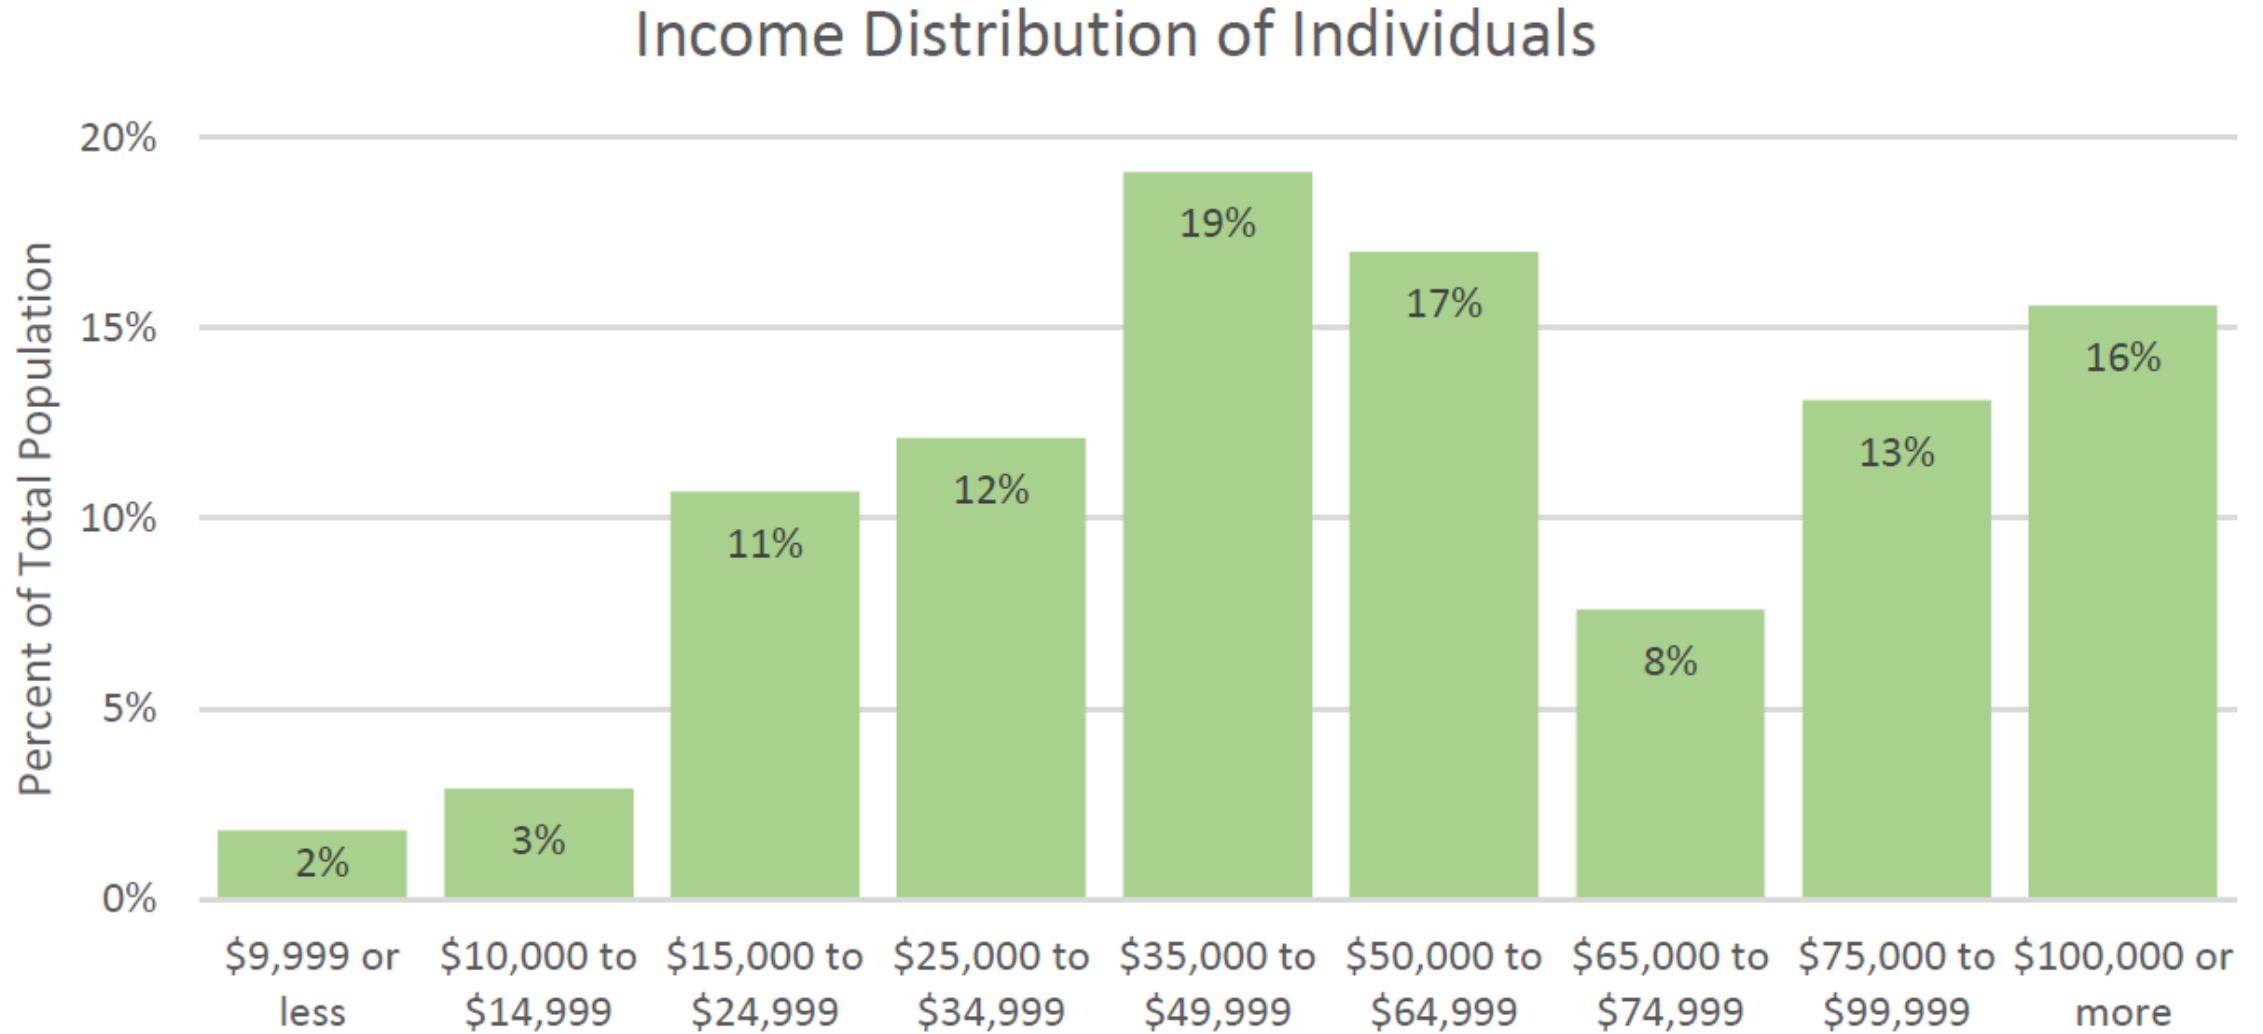

Solano Transportation Equity Context

Equity Working Group Meeting #1

Figure 3: Population by Age

Compared to the Bay Area Census 2010, Solano has a similar ratio of children under 5 and 5-17 year olds and a higher ratio of 18-65 year and 65+ year olds.

Vallejo-Fairfield, CA: #1 (1.45)

Bay Area: #2 (1.37)

Portland-South Portland-Biddeford, ME:
#150 (0.36)

Figure 7: Income Distribution of Individuals

Figure 10: Median Household Income by Race/Ethnicity

Median Household Income by Race/Ethnicity

Figure 11: Median Household Income by City

The median household income for other Bay Area counties of San Francisco, San Mateo, and Marin is \$118,400. The US median income is \$59,039.

Solano Express Riders by Race & Ethnicity