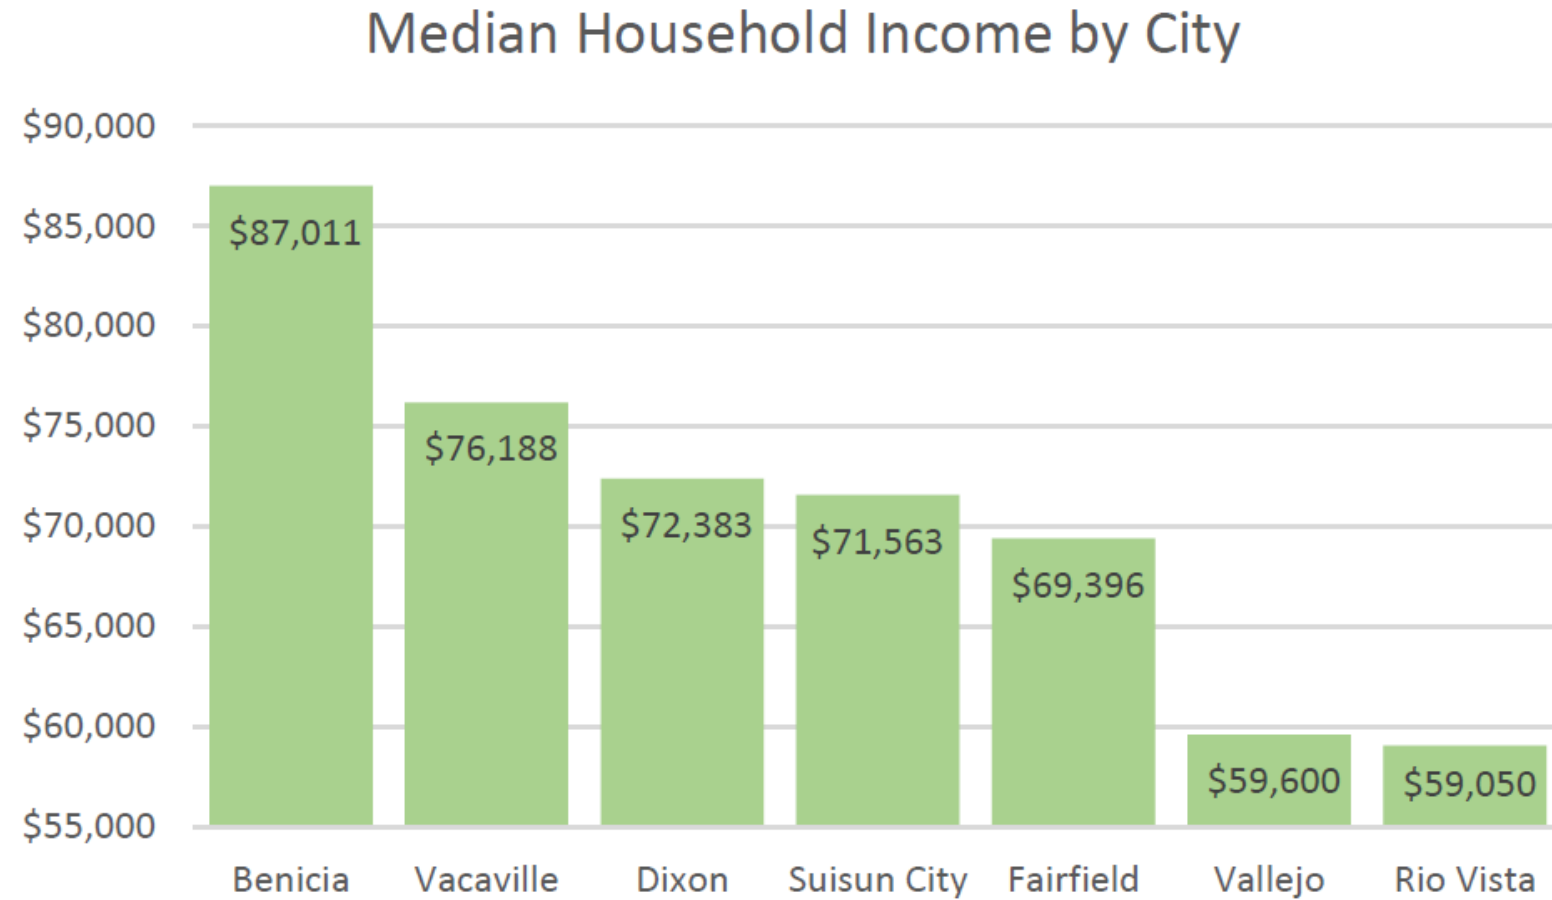

The Bay Area is the second most diverse region in the nation
Diversity Score in 2014: Largest 150 Metros Ranked

The Vallejo-Fairfield Metro area was ranked **the most diverse in the entire nation** in 2014.

Vallejo-Fairfield, CA: #1 (1.45)

Bay Area: #2 (1.37)

Portland-South Portland-Biddeford, ME:
#150 (0.36)

Figure 7: Income Distribution of Individuals

Figure 10: Median Household Income by Race/Ethnicity

Median Household Income by Race/Ethnicity

Figure 11: Median Household Income by City

The median household income for other Bay Area counties of San Francisco, San Mateo, and Marin is \$118,400. The US median income is \$59,039.

Solano Express Riders by Race & Ethnicity